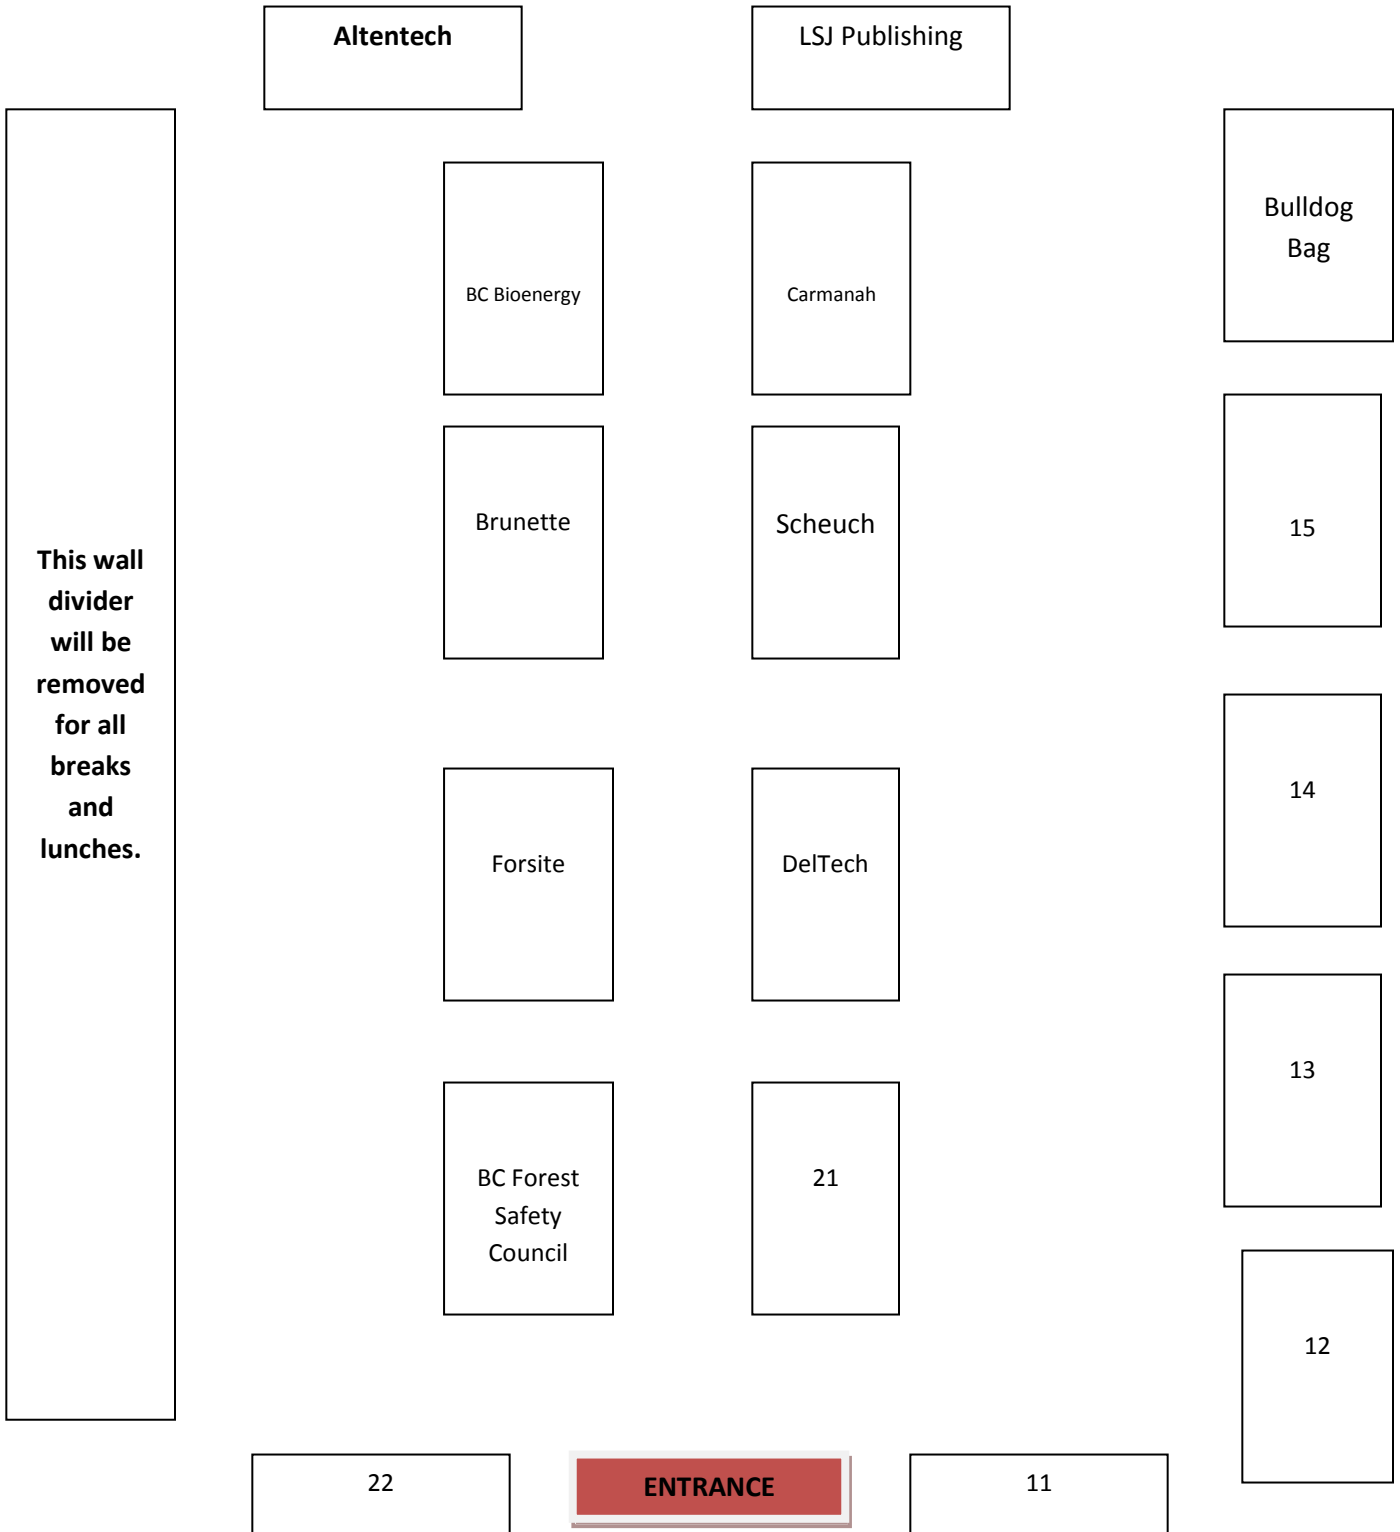

**Residual Wood Conference  
October 26-28, 2011  
Sheraton Richmond Hotel, BC**

**Pre-Function Area/Foyer  
refreshments and exhibitors**

*Display booth configuration  
may not be exactly as shown.*

**Entry/Exit Door**

Registration  
Desk

Northland  
Chipper

**Residual Wood  
Conference**

**Main  
Conference  
Room**

**Hotel  
Storage**

Muyang  
Group

Woodland  
Equipment

Laidig Systems

Great West  
Equip.

*Refreshments  
Breakfasts &  
Lunches Served*

Wellons

Buhler Inc.

Keith Mfg.  
Co.

**Primary  
Exhibitors Showcase  
(see reverse of  
page for map)**

**Entry/Exit Door**

Jet Label

Silvana/SPC

Residual Wood Conference  
October 26-28, 2011  
Sheraton Richmond Hotel, BC

**Main Exhibitor Showcase Area**

**PRE FUNCION AREA/FOYER/  
ADDITIONAL EXHIBITORS**